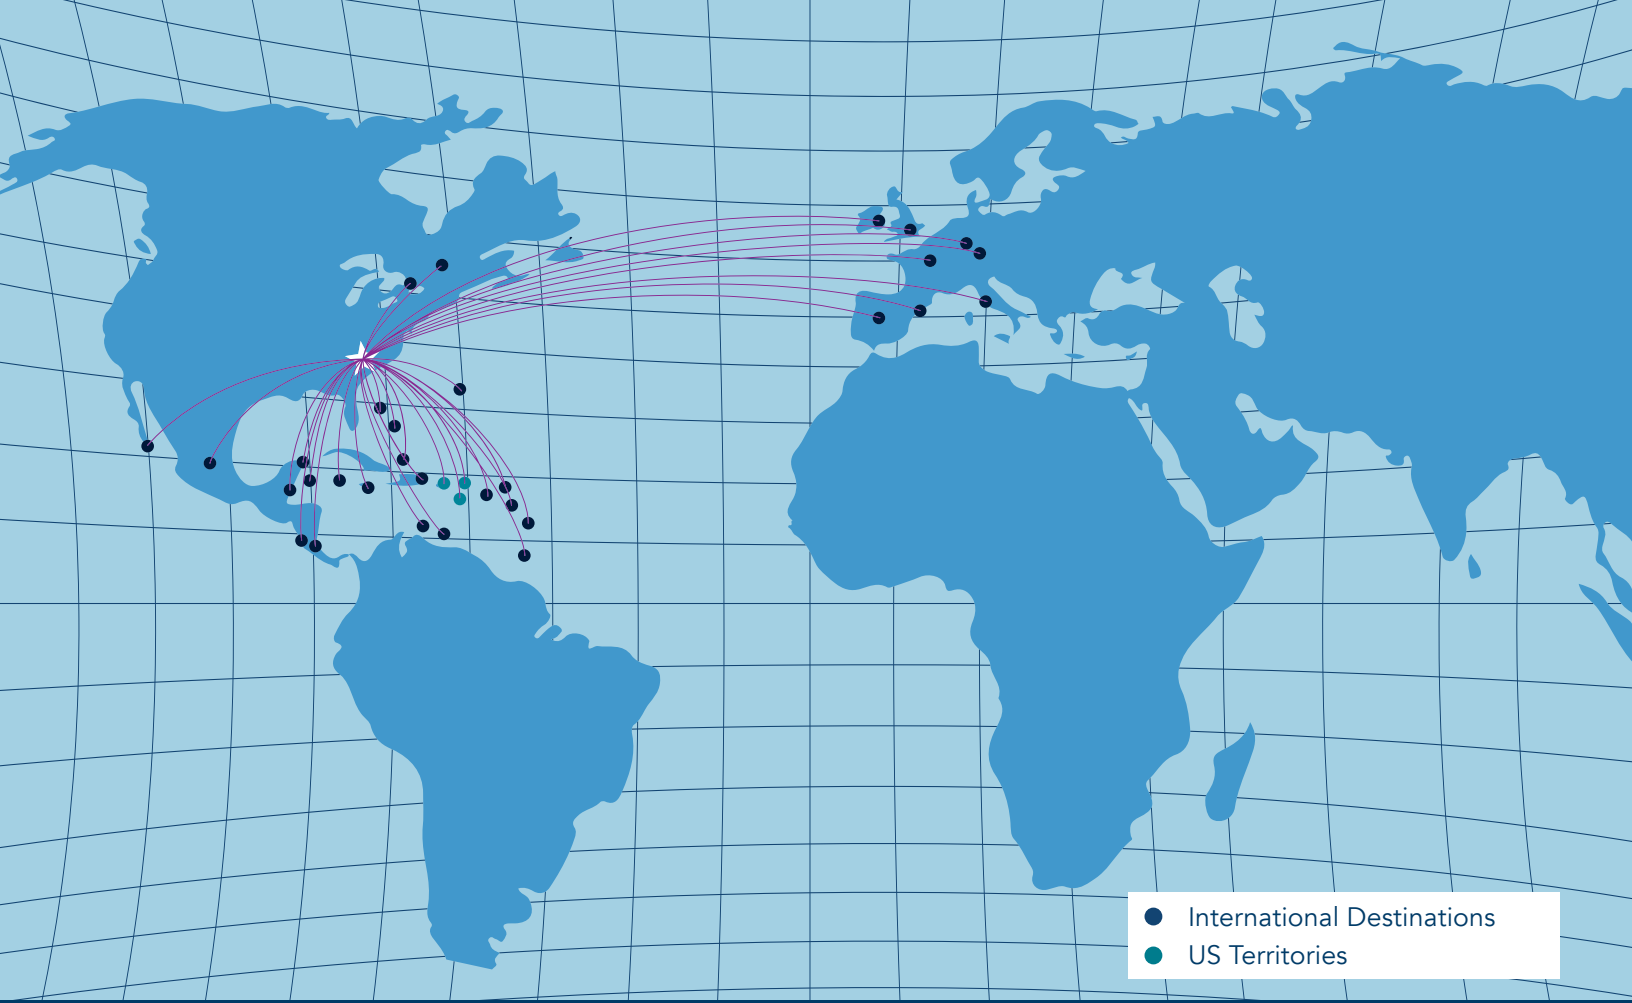

553,812
 AIRCRAFT MOVEMENTS

191,612
 TONS OF CARGO

2017
ACI RANKINGS*

6th IN AIRCRAFT
 MOVEMENTS

10th IN TOTAL
 PASSENGERS

34th IN TOTAL
 CARGO

Source: Airports Council International (ACI) 2017 rankings.

*Nationwide

\$11.52B
 PAYROLL GENERATED

AIRLINES

173
 NONSTOP DESTINATIONS

34
 INTERNATIONAL DESTINATIONS

THREE
 US TERRITORIES

SEVEN
 DOMESTIC AIRLINES

TWO
 FOREIGN FLAG AIRLINES

@CLTAirport

AUGUST 2018

● International Destinations
● US Territories

— CLT INTERNATIONAL DESTINATIONS —

INTERNATIONAL

Nonstop service to 34 destinations.

- Antigua and Barbuda*
- Aruba, Dutch Caribbean
- Barcelona, Spain*
- Belize City, Belize
- Bermuda*
- Bridgetown, Barbados
- Cancún, Mexico
- Cozumel, Mexico*
- Curaçao, Dutch Caribbean
- Dublin, Ireland*
- Frankfurt, Germany
- Freeport, Bahamas
- George Town, Grand Cayman Island
- George Town, Bahamas*
- Havana, Cuba
- Liberia, Costa Rica*
- London, England
- Los Cabos, Mexico
- Madrid, Spain
- Mexico City, Mexico
- Montego Bay, Jamaica
- Montreal, Canada
- Munich, Germany
- Nassau, Bahamas
- Paris, France
- Puerto Plata, Dominican Republic
- Providenciales, Turks & Caicos
- Punta Cana, Dominican Republic
- Rome, Italy
- San José, Costa Rica
- St. Kitts and Nevis*
- St. Lucia
- St. Maarten, Dutch Caribbean
- Toronto, Canada

U.S. TERRITORIES

- San Juan, Puerto Rico
- St. Croix, U.S. Virgin Islands
- St. Thomas, U.S. Virgin Islands

* Seasonal service